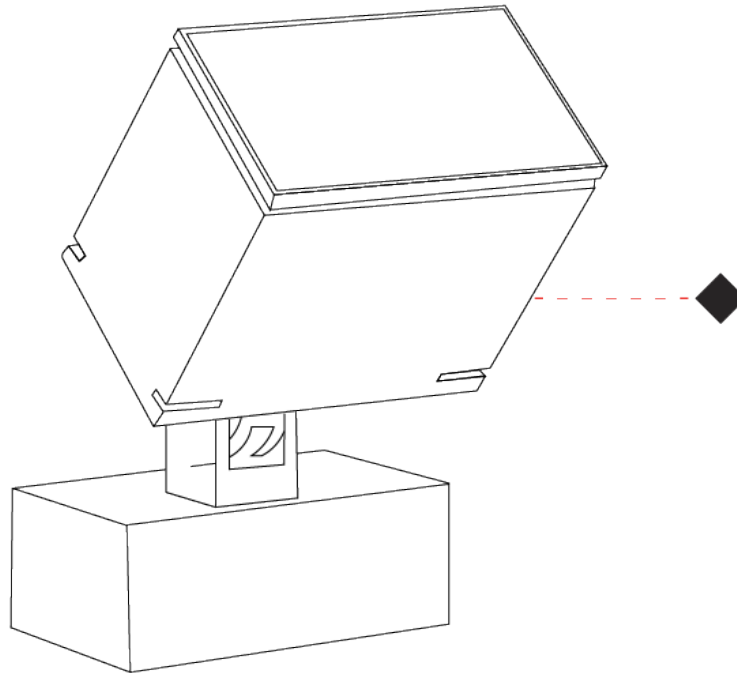

TARGET SURFACE

E9F312-

PROJECT

TYPE

SPECIFIER

QUANTITY

DATE

E