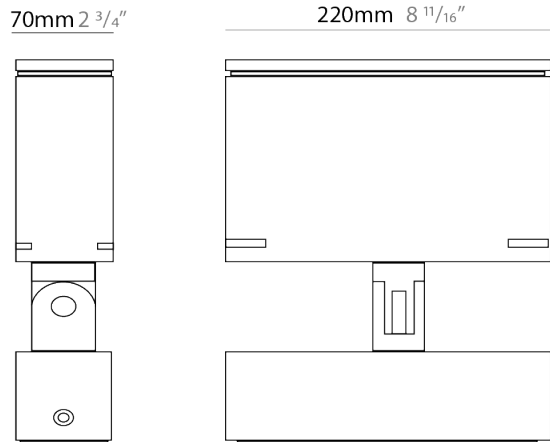

PROJECT	_____
TYPE	_____
SPECIFIER	_____
QUANTITY	_____
DATE	_____

TARGET SURFACE

E9F234- - _____
base number   Finish   Lens
                         Options   Options

1. To build a product code in our configurator select the specify button on the base model # product page
2. To build a manual product code on this datasheet choose from the options listed below in blue font and add the suffix to the base model #

GENERAL

Series: Target
Brand: Platek
Division: Exterior
Mounting Type: Surface
Mounting Location: Above Ground
Subcategory: Flood

PHYSICAL

Shape: Rectangle
Length (mm): 220
Length (in): 8 ¹¹/₁₆
Width (mm): 70
Width (in): 2 ³/₄
Height (mm): 213
Height (in): 8 ³/₈
Light Distribution: Adjustable / Direct
Screws: A4 stainless steel
Diffuser: Clear tempered glass
Fixture Finish: BLK / WHI / GRY / COR / ANT / BRZ
Fixture Material: Aluminum Die Cast
Cable Details: 2000mm Cable

ELECTRICAL

Lamp Type: LED
Total Output Wattage (W): 32
Dimming: DMX
Driver Included: No
Driver Location: Remote
Driver Type: Constant Current - Universal
Driver Class: Class 2
Input Voltage (V): 120 - 277
Constant Current (MA): 700

LED

Number of LEDs: 16
Color Temperature (°K): RGBW
CRI: >80 CRI
Lamp Life (hrs): 60000
Special LEDs offerings: RGBW

OPTICAL

Optic°: 9 / 24 / 48 / ELL
Adjustability: Rotational 330°; Tilt 90°

RATINGS AND CERTIFICATIONS

Certified By: Certified for North American Standards
IP rating: IP66
IK Rating: IK08
Bug Rating: B2 U0 G0