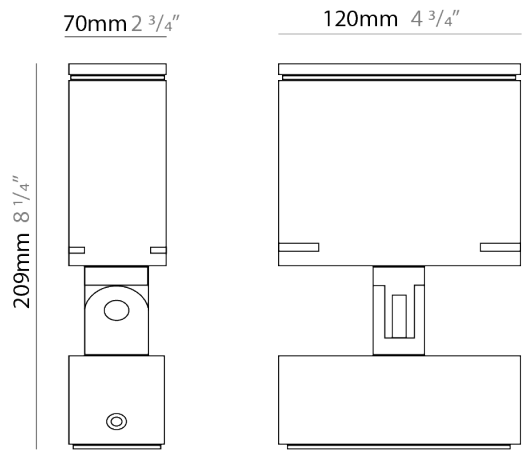

1. To build a product code in our configurator select the specify button on the base model # product page
2. To build a manual product code on this datasheet choose from the options listed below in blue font and add the suffix to the base model #

GENERAL

Series: Target
Brand: Platek
Division: Exterior
Mounting Type: Surface
Mounting Location: Above Ground
Subcategory: Flood

PHYSICAL

Shape: Rectangle
Length (mm): 120
Length (in): 4 3/4
Width (mm): 70
Width (in): 2 3/4
Height (mm): 213
Height (in): 8 3/8
Light Distribution: Adjustable / Direct
Screws: A4 stainless steel
Diffuser: Clear tempered glass
Fixture Finish: BLK / WHI / GRY / COR / ANT / BRZ
Fixture Material: Aluminum Die Cast

ELECTRICAL

Lamp Type: LED
Input Wattage (W): 20
Total Output Wattage (W): 16
Dimming: Non-Dimmable
Driver Included: Yes
Driver Location: Integrated
Driver Type: Constant Current - 120Vac
Driver Class: Class 2
Input Voltage (V): 120 - 277
Constant Current (mA): 700
Upon Request: Integral: Phase dimming 120Vac / Non-dimming 120/277Vac / Remote: 0-10Vdc dimming

LED

Number of LEDs: 8
Color Temperature (°K): 3000 / 4000
Max. Delivered Lumen (lm): 1615 / 1680
Nominal Lumen (lm): 2000 / 2080
CRI: >80 CRI
Lamp Life (hrs): 60000

OPTICAL

Optic°: 9 / 24 / 48 / ELL
Adjustability: Rotational 330°; Tilt 90°

RATINGS AND CERTIFICATIONS

Certified By: Certified for North American Standards
IP rating: IP66
IK Rating: IK08
Bug Rating: B2 U0 G0